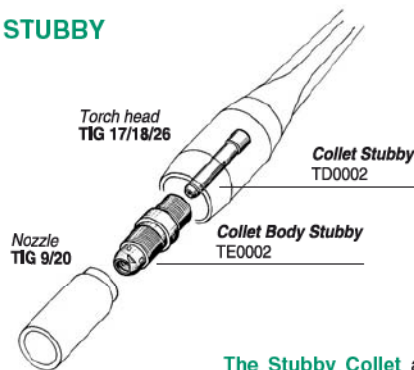

COMPLETE TORCHES
 CONSUMABLES
 CONNECTORS
 SPARE PARTS

Pg
128

CONSUMABLES

CONSUMABLES KIT
NOT INCLUDED

ERGOTIG
17 Sintig / 17 Flex

V peak	113	Argon	0.5 ÷ 2.4
X 35%	140A DC 125A AC		

Pg
128

CONSUMABLES

CONSUMABLES KIT
NOT INCLUDED

ERGOTIG
17 V

V peak	113	Argon	0.5 ÷ 2.4
X 35%	140A DC 125A AC		

JUMBO

STUBBY

The Stubby Collet allow the use of the Nozzle - taking up little room - of the 9/20 series on the 17/18/26 torch bodies.

Part Number	Description	Quantity
TD0002-10	Ø 1.0 collet stubby	3
TD0002-16	Ø 1.6 collet stubby	3
TD0002-24	Ø 2.4 collet stubby	3
TD0002-32	Ø 3.2 collet stubby	3
TE0002-00	stubby collet body	3