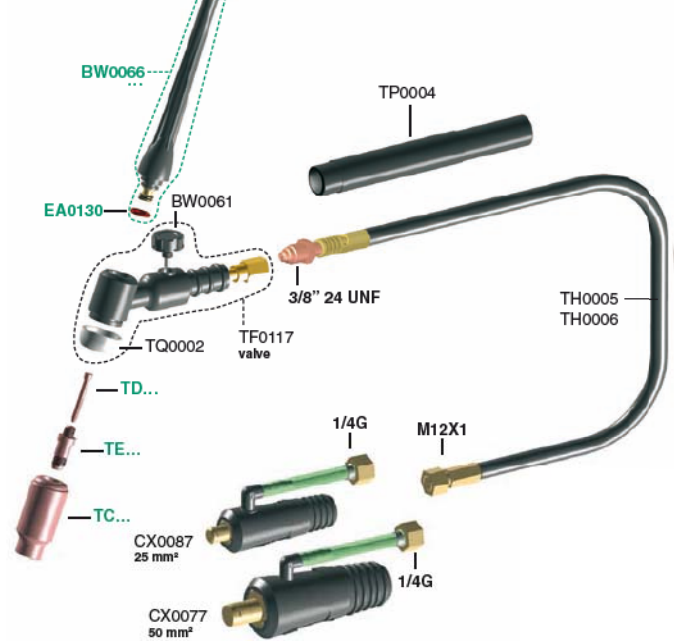

Icon 1	Icon 2	Icon 3
BW0056	medium cap	3
BW0061	valve - VS917	3
BW0066	long cap	3
BW0067	short cap	3
BW0303	reduction	1
BW0305	trigger	5
BW0310	cable support	1
BX0625	board	1
CX0077	Tig plug 50 gas 1/4G	1
CX0087	Tig plug 25 gas 1/4G	1
EA0130	o ring Ø 9x2 - 98W18	10
EA0329	screw Ø 3x10	50
TC0002	Ø 6.4 ceram. Gr 4	10
TC0003	Ø 8.0 ceram. Gr 5	10
TC0004	Ø 9.8 ceram. Gr 6	10
TC0005	Ø 11.2 ceram. Gr 7	10
TC0006	Ø 12.7 ceram. Gr 8	10
TC0007	Ø 15.7 ceram. Gr 10	10
TC0008	Ø 19.0 ceram. Gr. 12	10
TC0091	Ø 8.0 long ceram. Gr 5	10
TC0092	Ø 9.8 long ceram. Gr 6	10
TC0093	Ø 11.0 long ceram. Gr 7	10
TD0001-05	Ø 0.5 collet	3
TD0001-10	Ø 1.0 collet	3

COMPLETE TORCHES
 CONSUMABLES
 CONNECTORS
 SPARE PARTS

Pg
128

CONSUMABLES

CONSUMABLES KIT
NOT INCLUDED

ERGOTIG
17 Sintig / 17 Flex

V peak	113	Argon	0.5 ÷ 2.4
X 35%	140A DC 125A AC		

Pg
128

CONSUMABLES

CONSUMABLES KIT
NOT INCLUDED

ERGOTIG
17 V

V peak	113	Argon	0.5 ÷ 2.4
X 35%	140A DC 125A AC		

JUMBO

STUBBY

The Stubby Collet allow the use of the Nozzle - taking up little room - of the 9/20 series on the 17/18/26 torch bodies.

Part Number	Description	Quantity
TD0002-10	Ø 1.0 collet stubby	3
TD0002-16	Ø 1.6 collet stubby	3
TD0002-24	Ø 2.4 collet stubby	3
TD0002-32	Ø 3.2 collet stubby	3
TE0002-00	stubby collet body	3