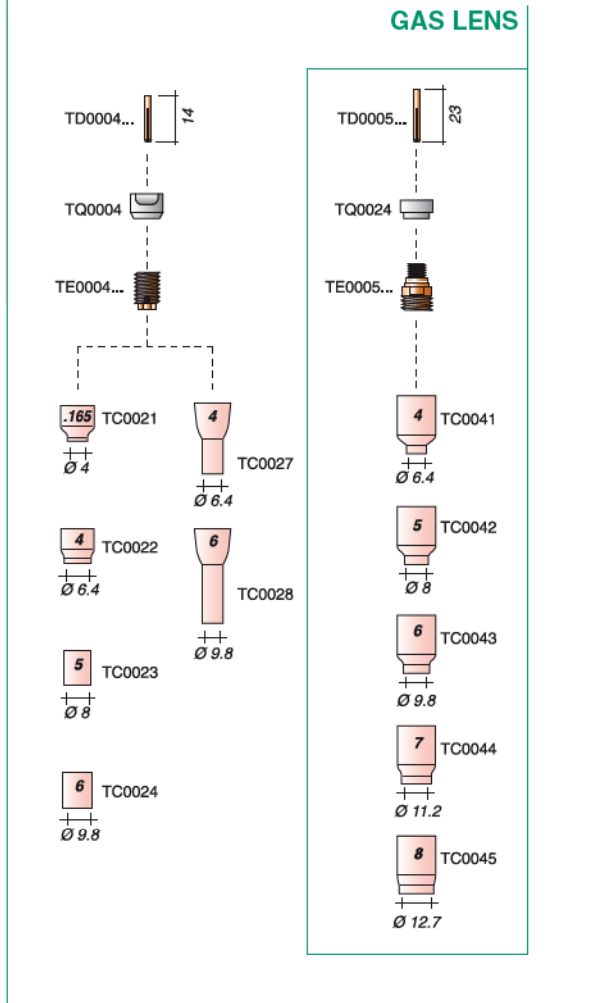

Icon 1	Icon 2	Icon 3
BW0056	medium cap	3
BW0061	valve - VS917	3
BW0066	long cap	3
BW0067	short cap	3
BW0303	reduction	1
BW0305	trigger	5
BW0310	cable support	1
BX0625	board	1
CX0077	Tig plug 50 gas 1/4G	1
CX0087	Tig plug 25 gas 1/4G	1
EA0130	o ring Ø 9x2 - 98W18	10
EA0329	screw Ø 3x10	50
TC0002	Ø 6.4 ceram. Gr 4	10
TC0003	Ø 8.0 ceram. Gr 5	10
TC0004	Ø 9.8 ceram. Gr 6	10
TC0005	Ø 11.2 ceram. Gr 7	10
TC0006	Ø 12.7 ceram. Gr 8	10
TC0007	Ø 15.7 ceram. Gr 10	10
TC0008	Ø 19.0 ceram. Gr. 12	10
TC0091	Ø 8.0 long ceram. Gr 5	10
TC0092	Ø 9.8 long ceram. Gr 6	10
TC0093	Ø 11.0 long ceram. Gr 7	10
TD0001-05	Ø 0.5 collet	3
TD0001-10	Ø 1.0 collet	3

COMPLETE TORCHES
 CONSUMABLES
 CONNECTORS
 SPARE PARTS

Pg
128

CONSUMABLES

CONSUMABLES KIT
NOT INCLUDED

ERGOTIG
17 Sintig / 17 Flex

V peak	113	Argon	0.5 ÷ 2.4
X 35%	140A DC 125A AC		

Pg
128

CONSUMABLES

CONSUMABLES KIT
NOT INCLUDED

ERGOTIG
17 V

V peak	113	Argon	0.5 ÷ 2.4
X 35%	140A DC 125A AC		

JUMBO

STUBBY

The Stubby Collet allow the use of the Nozzle - taking up little room - of the 9/20 series on the 17/18/26 torch bodies.

Part Number	Description	Quantity
TD0002-10	Ø 1.0 collet stubby	3
TD0002-16	Ø 1.6 collet stubby	3
TD0002-24	Ø 2.4 collet stubby	3
TD0002-32	Ø 3.2 collet stubby	3
TE0002-00	stubby collet body	3