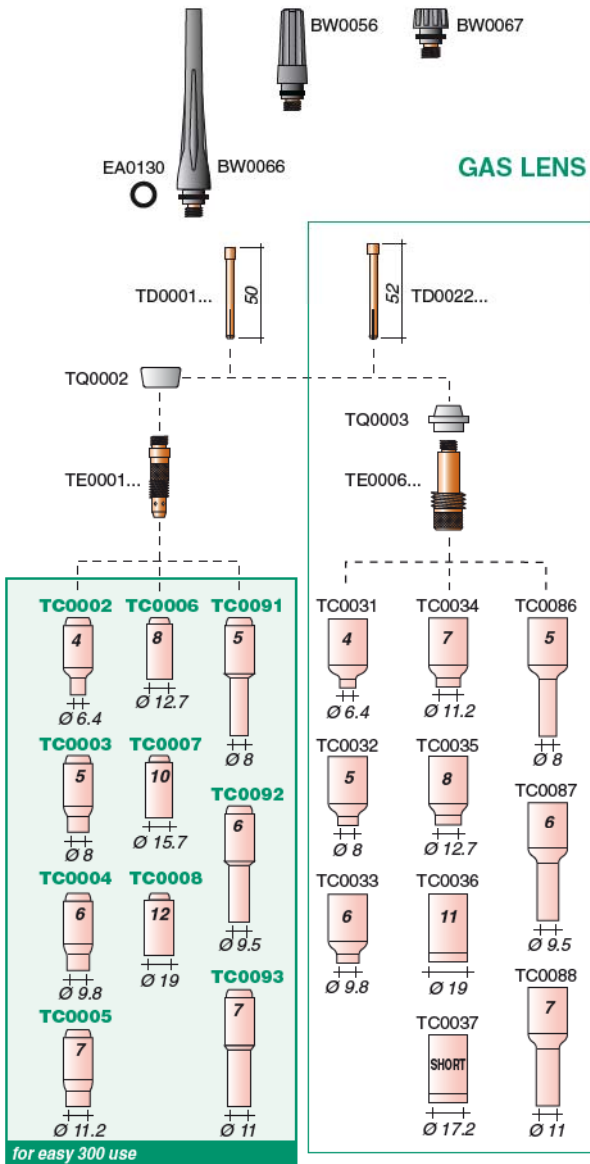

JUMBO

STUBBY

The Stubby Collet allow the use of the Nozzle - taking up little room - of the 9/20 series on the 17/18/26 torch bodies.

Part Number	Description	Quantity
TD0002-10	Ø 1.0 collet stubby	3
TD0002-16	Ø 1.6 collet stubby	3
TD0002-24	Ø 2.4 collet stubby	3
TD0002-32	Ø 3.2 collet stubby	3
TE0002-00	stubby collet body	3