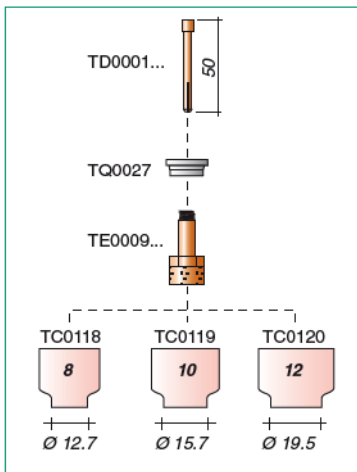

Icon 1	Icon 2	Icon 3
BW0056	medium cap	3
BW0061	valve - VS917	3
BW0066	long cap	3
BW0067	short cap	3
BW0303	reduction	1
BW0305	trigger	5
BW0310	cable support	1
BX0625	board	1
CX0077	Tig plug 50 gas 1/4G	1
CX0087	Tig plug 25 gas 1/4G	1
EA0130	o ring Ø 9x2 - 98W18	10
EA0329	screw Ø 3x10	50
TC0002	Ø 6.4 ceram. Gr 4	10
TC0003	Ø 8.0 ceram. Gr 5	10
TC0004	Ø 9.8 ceram. Gr 6	10
TC0005	Ø 11.2 ceram. Gr 7	10
TC0006	Ø 12.7 ceram. Gr 8	10
TC0007	Ø 15.7 ceram. Gr 10	10
TC0008	Ø 19.0 ceram. Gr. 12	10
TC0091	Ø 8.0 long ceram. Gr 5	10
TC0092	Ø 9.8 long ceram. Gr 6	10
TC0093	Ø 11.0 long ceram. Gr 7	10
TD0001-05	Ø 0.5 collet	3
TD0001-10	Ø 1.0 collet	3

COMPLETE TORCHES
 CONSUMABLES
 CONNECTORS
 SPARE PARTS

Pg
128

CONSUMABLES

CONSUMABLES KIT
NOT INCLUDED

ERGOTIG
17 Sintig / 17 Flex

V peak	113	Argon	0.5 ÷ 2.4
X 35%	140A DC 125A AC		

Pg
128

CONSUMABLES

CONSUMABLES KIT
NOT INCLUDED

ERGOTIG
17 V

V peak	113	Argon	0.5 ÷ 2.4
X 35%	140A DC 125A AC		

JUMBO

STUBBY

The Stubby Collet allow the use of the Nozzle - taking up little room - of the 9/20 series on the 17/18/26 torch bodies.

Part Number	Description	Quantity
TD0002-10	Ø 1.0 collet stubby	3
TD0002-16	Ø 1.6 collet stubby	3
TD0002-24	Ø 2.4 collet stubby	3
TD0002-32	Ø 3.2 collet stubby	3
TE0002-00	stubby collet body	3