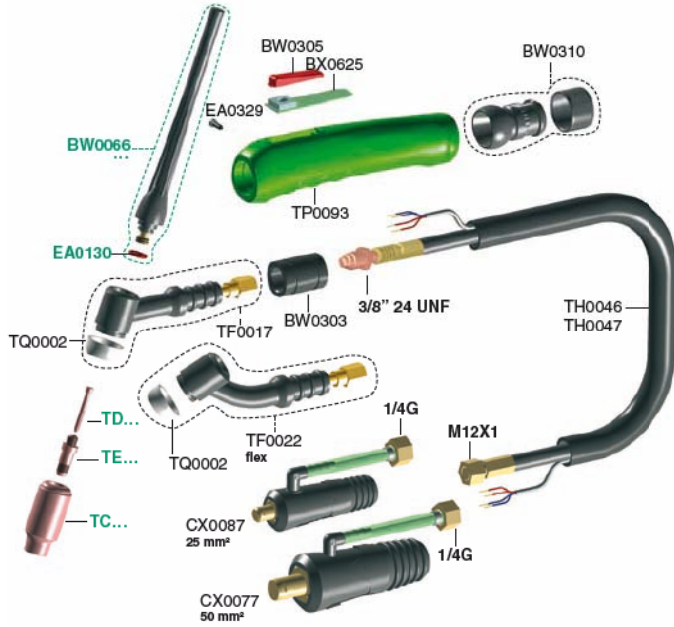

ERGOTIG 17 Sintig / 17 Flex

ERGOTIG 17 V

Icon 1	Icon 2	Icon 3	Icon 4
SF1401-00	4m	M12x1	1
SF1801-00	8m	M12x1	1
SF1403-00	4m	TSKM25-1/4G	1
SF1407-00	4m	TSK50-1/4G	1
SG1401-00	4m - Flex	M12X1	1

Icon 1	Icon 2	Icon 3	Icon 4
SH4401-00	4m	M12x1	1
SH4801-00	8m	M12x1	1
SH4403-00	4m	TSKM25-1/4G	1
SH4407-00	4m	TSK50-1/4G	1

Icon 1	Icon 2	Icon 3
BW0056	medium cap	3
BW0061	valve - VS917	3
BW0066	long cap	3
BW0067	short cap	3
BW0303	reduction	1
BW0305	trigger	5
BW0310	cable support	1
BX0625	board	1
CX0077	Tig plug 50 gas 1/4G	1
CX0087	Tig plug 25 gas 1/4G	1
EA0130	o ring Ø 9x2 - 98W18	10
EA0329	screw Ø 3x10	50
TC0002	Ø 6.4 ceram. Gr 4	10
TC0003	Ø 8.0 ceram. Gr 5	10
TC0004	Ø 9.8 ceram. Gr 6	10
TC0005	Ø 11.2 ceram. Gr 7	10
TC0006	Ø 12.7 ceram. Gr 8	10
TC0007	Ø 15.7 ceram. Gr 10	10
TC0008	Ø 19.0 ceram. Gr. 12	10
TC0091	Ø 8.0 long ceram. Gr 5	10
TC0092	Ø 9.8 long ceram. Gr 6	10
TC0093	Ø 11.0 long ceram. Gr 7	10
TD0001-05	Ø 0.5 collet	3
TD0001-10	Ø 1.0 collet	3

COMPLETE TORCHES
 CONSUMABLES
 CONNECTORS
 SPARE PARTS

Pg
128

CONSUMABLES

CONSUMABLES KIT
NOT INCLUDED

ERGOTIG
17 Sintig / 17 Flex

V peak	113	Argon	0.5 ÷ 2.4
X 35%	140A DC 125A AC		

Pg
128

CONSUMABLES

Part Number	Description	Quantity
TD0002-10	Ø 1.0 collet stubby	3
TD0002-16	Ø 1.6 collet stubby	3
TD0002-24	Ø 2.4 collet stubby	3
TD0002-32	Ø 3.2 collet stubby	3
TE0002-00	stubby collet body	3