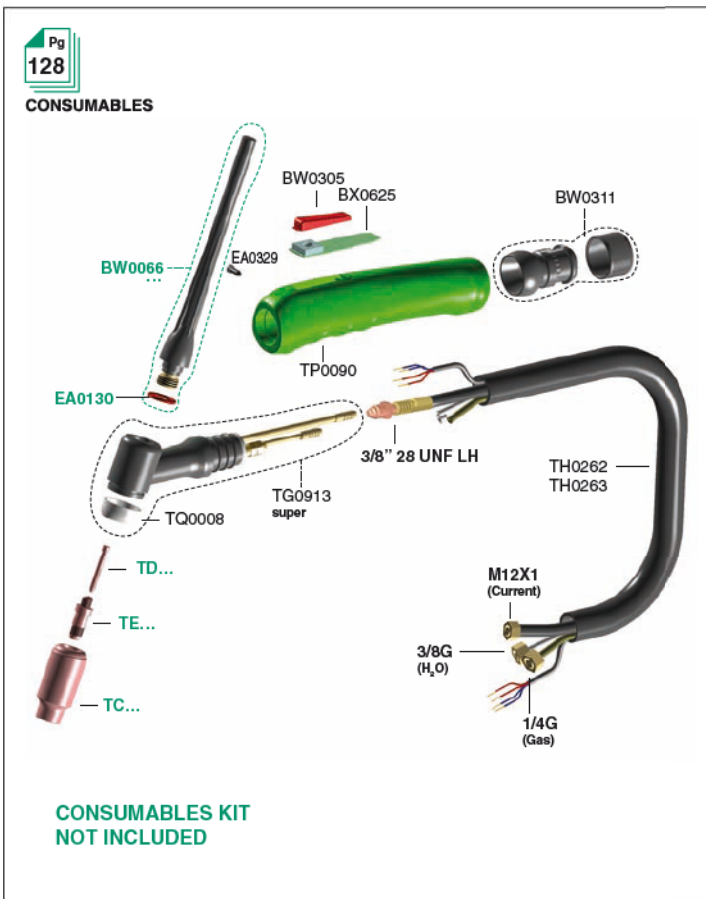

Icon	Icon	Icon
TD0001-32	Ø 3.2 collet	3
TD0001-40	Ø 4.0 collet	3
TD0001-48	Ø 4.8 collet	3
TE0001-05	Ø 0.5 collet	3
TE0001-10	Ø 1.0 collet	3
TE0001-16	Ø 1.6 collet	3
TE0001-20	Ø 2.0 collet	3
TE0001-24	Ø 2.4 collet	3
TE0001-32	Ø 3.2 collet	3
TE0001-40	Ø 4.0 collet	3
TE0001-48	Ø 4.8 collet	3
TG0018	torch head	1
TG0913	torch head	1
TG1001	torch head	1
TH0062	4m - M12x1	1
TH0063	8m - M12x1	1
TH0086	power cable 4m - M12x1	1
TH0087	power cable 8m - M12x1	1
TH0262	super 4m - M12x1	1
TH0263	super 8m - M12x1	1
TP0090	green handle	1
TQ0002	insulator	10
TQ0008	insulator	10

COMPLETE TORCHES

CONSUMABLES

CONNECTORS

SPARE PARTS

ERGOTIG
18 Sintig / Autotig 18

4-8 m **0.90 Kg**
1 m

V peak	113	Argon	0.5 ÷ 4.0
X 100%	320A DC 270A AC	4 bar	1.5 l/min

ERGOTIG
Super 18 Sintig

4-8 m **0.90 Kg**
1 m

V peak	113	Argon	0.5 ÷ 4.0
X 100%	400A DC 300A AC	4 bar	1.5 l/min

JUMBO

STUBBY

The Stubby Collet allow the use of the Nozzle - taking up little room - of the 9/20 series on the 17/18/26 torch bodies.

Part Number	Description	Quantity
TD0002-10	Ø 1.0 collet stubby	3
TD0002-16	Ø 1.6 collet stubby	3
TD0002-24	Ø 2.4 collet stubby	3
TD0002-32	Ø 3.2 collet stubby	3
TE0002-00	stubby collet body	3