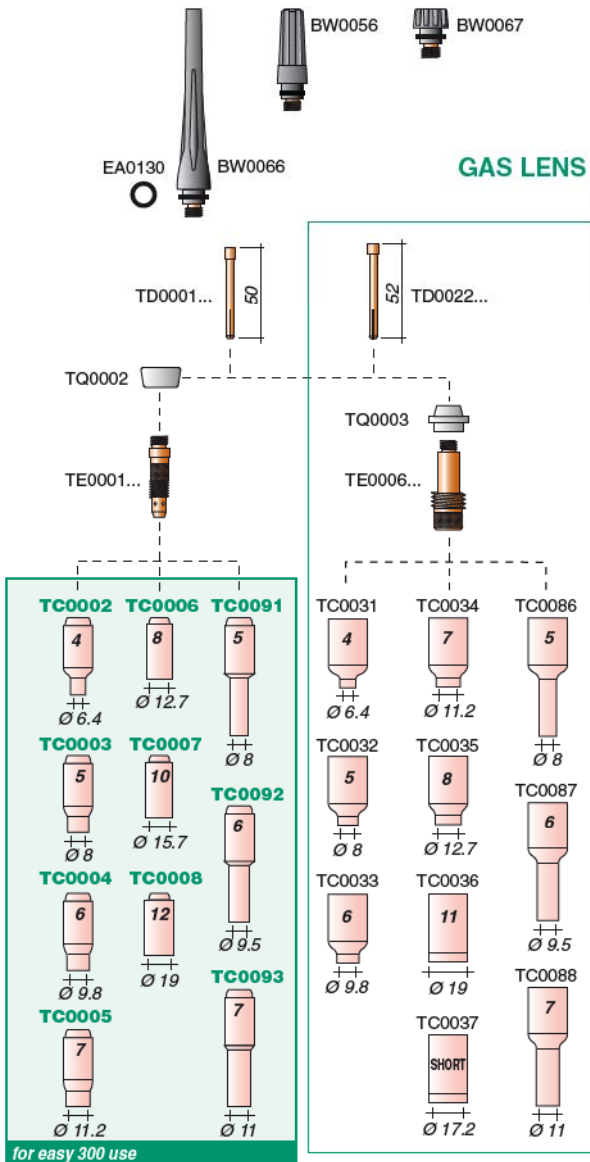

JUMBO

STUBBY

The Stubby Collet allow the use of the Nozzle - taking up little room - of the 9/20 series on the 17/18/26 torch bodies.

Part Number	Description	Quantity
TD0002-10	Ø 1.0 collet stubby	3
TD0002-16	Ø 1.6 collet stubby	3
TD0002-24	Ø 2.4 collet stubby	3
TD0002-32	Ø 3.2 collet stubby	3
TE0002-00	stubby collet body	3