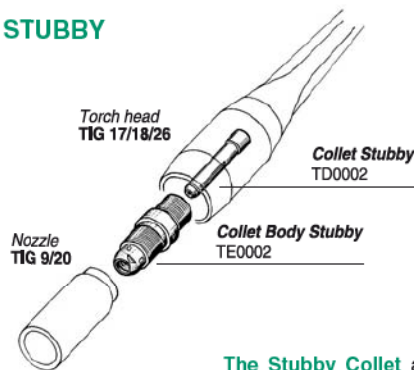

Icon	Icon	Icon
TD0001-32	Ø 3.2 collet	3
TD0001-40	Ø 4.0 collet	3
TD0001-48	Ø 4.8 collet	3
TE0001-05	Ø 0.5 collet	3
TE0001-10	Ø 1.0 collet	3
TE0001-16	Ø 1.6 collet	3
TE0001-20	Ø 2.0 collet	3
TE0001-24	Ø 2.4 collet	3
TE0001-32	Ø 3.2 collet	3
TE0001-40	Ø 4.0 collet	3
TE0001-48	Ø 4.8 collet	3
TG0018	torch head	1
TG0913	torch head	1
TG1001	torch head	1
TH0062	4m - M12x1	1
TH0063	8m - M12x1	1
TH0086	power cable 4m - M12x1	1
TH0087	power cable 8m - M12x1	1
TH0262	super 4m - M12x1	1
TH0263	super 8m - M12x1	1
TP0090	green handle	1
TQ0002	insulator	10
TQ0008	insulator	10

COMPLETE TORCHES

CONSUMABLES

CONNECTORS

SPARE PARTS

ERGOTIG
18 Sintig / Autotig 18

4-8 m **0.90 Kg**
1 m

V peak	113	Argon	0.5 ÷ 4.0
X 100%	320A DC 270A AC	4 bar	1.5 l/min

ERGOTIG
Super 18 Sintig

4-8 m **0.90 Kg**
1 m

V peak	113	Argon	0.5 ÷ 4.0
X 100%	400A DC 300A AC	4 bar	1.5 l/min

JUMBO

STUBBY

The Stubby Collet allow the use of the Nozzle - taking up little room - of the 9/20 series on the 17/18/26 torch bodies.

Part Number	Description	Quantity
TD0002-10	Ø 1.0 collet stubby	3
TD0002-16	Ø 1.6 collet stubby	3
TD0002-24	Ø 2.4 collet stubby	3
TD0002-32	Ø 3.2 collet stubby	3
TE0002-00	stubby collet body	3