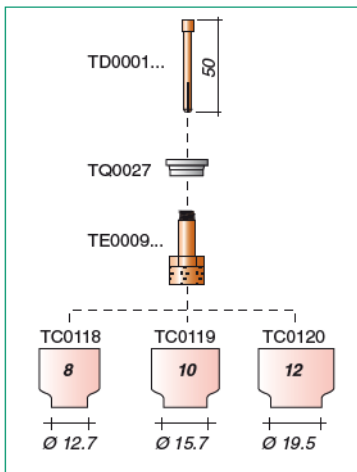

Icon	Icon	Icon
TD0001-32	Ø 3.2 collet	3
TD0001-40	Ø 4.0 collet	3
TD0001-48	Ø 4.8 collet	3
TE0001-05	Ø 0.5 collet	3
TE0001-10	Ø 1.0 collet	3
TE0001-16	Ø 1.6 collet	3
TE0001-20	Ø 2.0 collet	3
TE0001-24	Ø 2.4 collet	3
TE0001-32	Ø 3.2 collet	3
TE0001-40	Ø 4.0 collet	3
TE0001-48	Ø 4.8 collet	3
TG0018	torch head	1
TG0913	torch head	1
TG1001	torch head	1
TH0062	4m - M12x1	1
TH0063	8m - M12x1	1
TH0086	power cable 4m - M12x1	1
TH0087	power cable 8m - M12x1	1
TH0262	super 4m - M12x1	1
TH0263	super 8m - M12x1	1
TP0090	green handle	1
TQ0002	insulator	10
TQ0008	insulator	10

COMPLETE TORCHES

CONSUMABLES

CONNECTORS

SPARE PARTS

ERGOTIG
18 Sintig / Autotig 18

4-8 m **0.90 Kg**
1 m

V peak	113	Argon	0.5 ÷ 4.0
X 100%	320A DC 270A AC	4 bar	1.5 l/min

ERGOTIG
Super 18 Sintig

4-8 m **0.90 Kg**
1 m

V peak	113	Argon	0.5 ÷ 4.0
X 100%	400A DC 300A AC	4 bar	1.5 l/min

JUMBO

STUBBY

The Stubby Collet allow the use of the Nozzle - taking up little room - of the 9/20 series on the 17/18/26 torch bodies.

Part Number	Description	Quantity
TD0002-10	Ø 1.0 collet stubby	3
TD0002-16	Ø 1.6 collet stubby	3
TD0002-24	Ø 2.4 collet stubby	3
TD0002-32	Ø 3.2 collet stubby	3
TE0002-00	stubby collet body	3