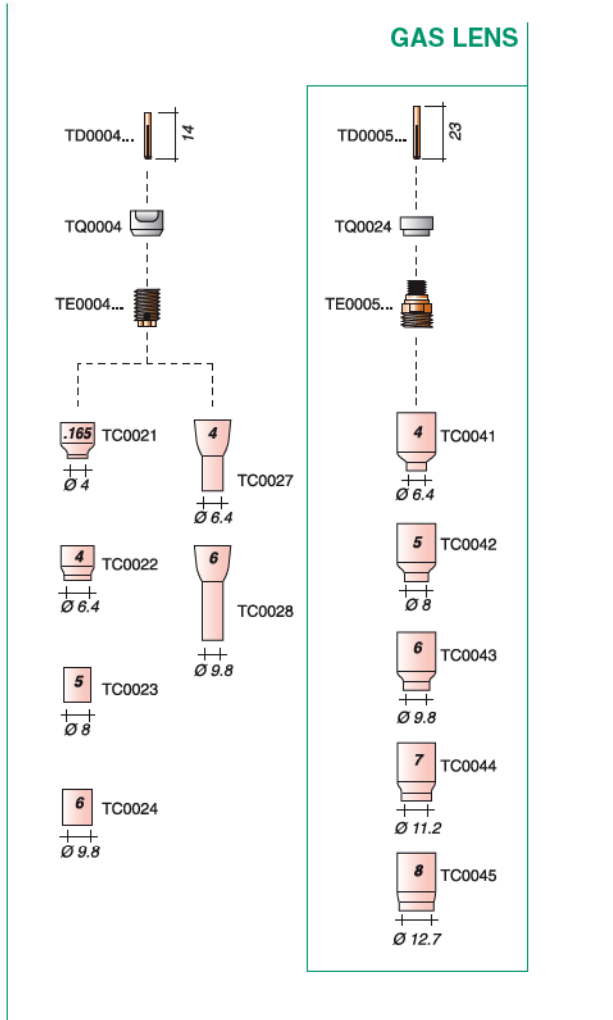

JUMBO

STUBBY

The Stubby Collet allow the use of the Nozzle - taking up little room - of the 9/20 series on the 17/18/26 torch bodies.

Part Number	Description	Quantity
TD0002-10	Ø 1.0 collet stubby	3
TD0002-16	Ø 1.6 collet stubby	3
TD0002-24	Ø 2.4 collet stubby	3
TD0002-32	Ø 3.2 collet stubby	3
TE0002-00	stubby collet body	3