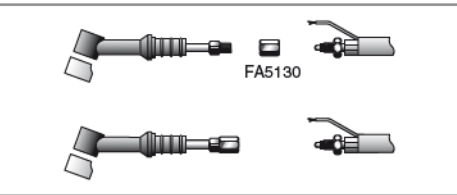

Icon	Icon	Icon
BW0303	reduction	1
BW0305	trigger	5
BW0310	cable support	1
BW0311	cable support	1
BX0625	board	1
EA0329	screw Ø3x10	50
FA5130	female red. 3/8G 24UNF - 3/8G 24UNF	5
TC0021	Ø 4.0 ceram. Gr 0.165	10
TC0022	Ø 6.4 ceram. Gr 4	10
TC0023	Ø 8.0 ceram. Gr 5	10
TC0024	Ø 9.8 ceram. Gr 6	10
TC0027	Ø 6.4 long ceram. Gr 4	10
TC0028	Ø 9.8 long ceram. Gr 6	10
TC0041	Ø 6.4 ceram. Gr 4 - gaslens	10
TC0042	Ø 8.0 ceram. Gr 5 - gaslens	10
TC0043	Ø 9.8 ceram. Gr 6 - gaslens	10
TC0044	Ø 11.2 ceram. Gr 7 - gaslens	10
TC0045	Ø 12.7 ceram. Gr 8 - gaslens	10
TD0004-05	Ø 0.5 collet	3
TD0004-10	Ø 1.0 collet	3
TD0004-16	Ø 1.6 collet	3
TD0004-24	Ø 2.4 collet	3
TD0005-10	Ø 1.0 collet - gaslens	3
TD0005-16	Ø 1.6 collet - gaslens	3

Icon	Icon	Icon
TD0005-24	Ø 2.4 collet - gaslens	3
TE0004-10	Ø 1.0 collet body	3
TE0004-16	Ø 1.6 collet body	3
TE0004-24	Ø 2.4 collet body	3
TE0005-05	Ø 0.5 collet body gaslens	3
TE0005-10	Ø 1.0 collet body gaslens	3
TE0005-16	Ø 1.6 collet body gaslens	3
TE0005-24	Ø 2.4 collet body gaslens	3
TF0024	torch head	1
TF0224	torch head	1
TG0024	torch head	1
TH0005	power cable 4 m	1
TH0006	power cable 8 m	1
TH0046	4m - M12x1	1
TH0047	8m - M12x1	1
TH0064	4m - M12x1	1
TH0065	8m - M12x1	1
TH0086	power cable 4m - M12x1	1
TH0087	power cable 8m - M12x1	1
TP0090	green handle	1
TQ0004	insulator	10
TQ0014	insulator	10
TQ0024	gaslens insulator	10

COMPLETE TORCHES
 CONSUMABLES
 CONNECTORS
 SPARE PARTS

CONSUMABLES

CONSUMABLES KIT
NOT INCLUDED

ERGOTIG 24 Sintig / 24 Flex

V peak	113	Argon	Ø mm	0.5 ÷ 2.4
X 35%	110A DC 95A AC			

CONSUMABLES

CONSUMABLES KIT
NOT INCLUDED