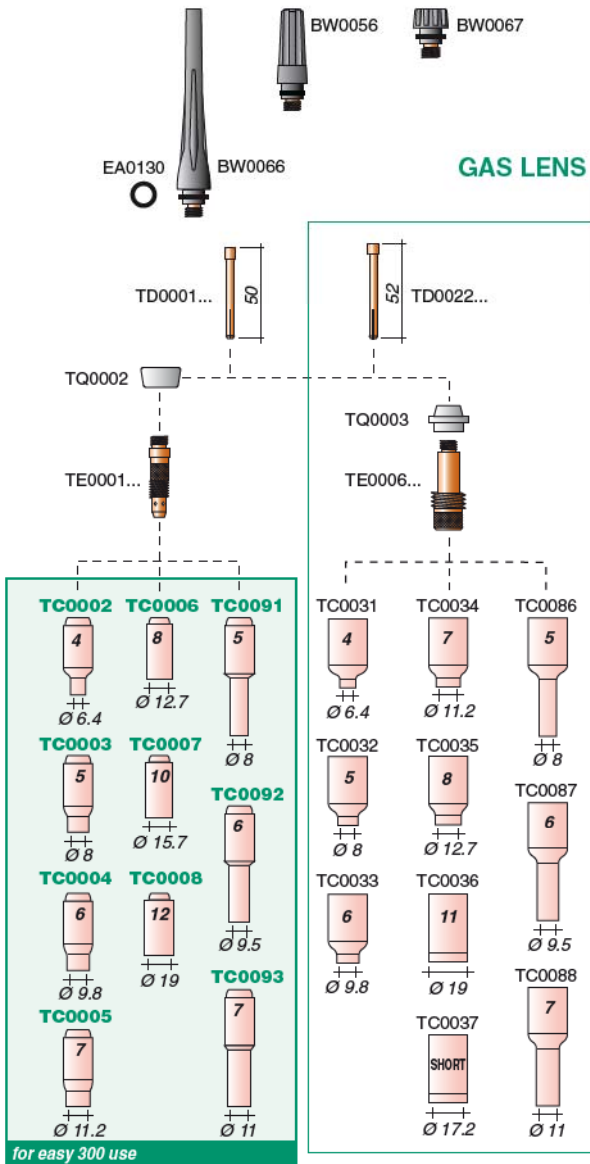

JUMBO

STUBBY

The Stubby Collet allow the use of the Nozzle - taking up little room - of the 9/20 series on the 17/18/26 torch bodies.

Part No.	Description	Quantity
TD0002-10	Ø 1.0 collet stubby	3
TD0002-16	Ø 1.6 collet stubby	3
TD0002-24	Ø 2.4 collet stubby	3
TD0002-32	Ø 3.2 collet stubby	3
TE0002-00	stubby collet body	3