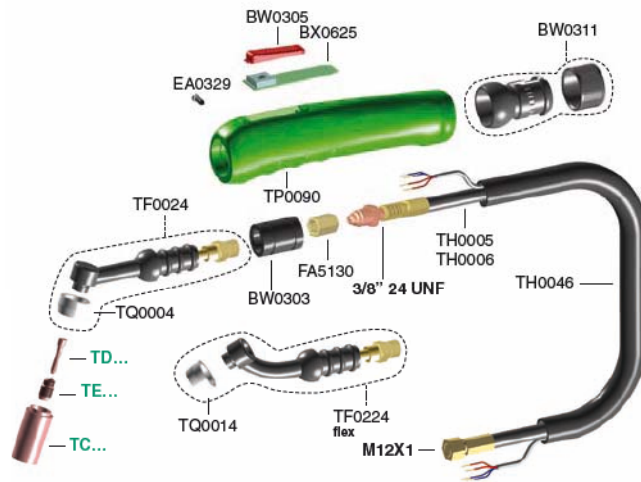

ERGOTIG 24 Sintig / 24 Flex

ERGOTIG 24 W Sintig

Icon	Icon	Icon	Icon
SP1401-00	4m	M12x1	1
SP1801-00	8m	M12x1	1
SQ1401-00	4m - Flex	M12x1	1

Icon	Icon	Icon	Icon
SY1401-00	4m	M12x1	1
SZ1401-00	4m - Flex	M12x1	1

Icon	Icon	Icon
BW0303	reduction	1
BW0305	trigger	5
BW0310	cable support	1
BW0311	cable support	1
BX0625	board	1
EA0329	screw Ø3x10	50
FA5130	female red. 3/8G 24UNF - 3/8G 24UNF	5
TC0021	Ø 4.0 ceram. Gr 0.165	10
TC0022	Ø 6.4 ceram. Gr 4	10
TC0023	Ø 8.0 ceram. Gr 5	10
TC0024	Ø 9.8 ceram. Gr 6	10
TC0027	Ø 6.4 long ceram. Gr 4	10
TC0028	Ø 9.8 long ceram. Gr 6	10
TC0041	Ø 6.4 ceram. Gr 4 - gaslens	10
TC0042	Ø 8.0 ceram. Gr 5 - gaslens	10
TC0043	Ø 9.8 ceram. Gr 6 - gaslens	10
TC0044	Ø 11.2 ceram. Gr 7 - gaslens	10
TC0045	Ø 12.7 ceram. Gr 8 - gaslens	10
TD0004-05	Ø 0.5 collet	3
TD0004-10	Ø 1.0 collet	3
TD0004-16	Ø 1.6 collet	3
TD0004-24	Ø 2.4 collet	3
TD0005-10	Ø 1.0 collet - gaslens	3
TD0005-16	Ø 1.6 collet - gaslens	3

Icon	Icon	Icon
TD0005-24	Ø 2.4 collet - gaslens	3
TE0004-10	Ø 1.0 collet body	3
TE0004-16	Ø 1.6 collet body	3
TE0004-24	Ø 2.4 collet body	3
TE0005-05	Ø 0.5 collet body gaslens	3
TE0005-10	Ø 1.0 collet body gaslens	3
TE0005-16	Ø 1.6 collet body gaslens	3
TE0005-24	Ø 2.4 collet body gaslens	3
TF0024	torch head	1
TF0224	torch head	1
TG0024	torch head	1
TH0005	power cable 4 m	1
TH0006	power cable 8 m	1
TH0046	4m - M12x1	1
TH0047	8m - M12x1	1
TH0064	4m - M12x1	1
TH0065	8m - M12x1	1
TH0086	power cable 4m - M12x1	1
TH0087	power cable 8m - M12x1	1
TP0090	green handle	1
TQ0004	insulator	10
TQ0014	insulator	10
TQ0024	gaslens insulator	10

COMPLETE TORCHES
 CONSUMABLES
 CONNECTORS
 SPARE PARTS

CONSUMABLES

CONSUMABLES KIT
NOT INCLUDED

ERGOTIG 24 Sintig / 24 Flex

V peak	113	Argon	Ø mm	0.5 ÷ 2.4
X 35%	110A DC 95A AC			

CONSUMABLES

CONSUMABLES KIT
NOT INCLUDED