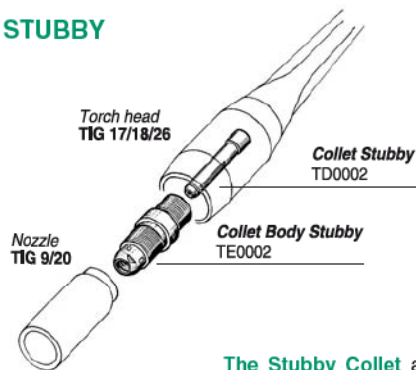

Icon	Icon	Icon
TD0005-24	Ø 2.4 collet - gaslens	3
TE0004-10	Ø 1.0 collet body	3
TE0004-16	Ø 1.6 collet body	3
TE0004-24	Ø 2.4 collet body	3
TE0005-05	Ø 0.5 collet body gaslens	3
TE0005-10	Ø 1.0 collet body gaslens	3
TE0005-16	Ø 1.6 collet body gaslens	3
TE0005-24	Ø 2.4 collet body gaslens	3
TF0024	torch head	1
TF0224	torch head	1
TG0024	torch head	1
TH0005	power cable 4 m	1
TH0006	power cable 8 m	1
TH0046	4m - M12x1	1
TH0047	8m - M12x1	1
TH0064	4m - M12x1	1
TH0065	8m - M12x1	1
TH0086	power cable 4m - M12x1	1
TH0087	power cable 8m - M12x1	1
TP0090	green handle	1
TQ0004	insulator	10
TQ0014	insulator	10
TQ0024	gaslens insulator	10

COMPLETE TORCHES
 CONSUMABLES
 CONNECTORS
 SPARE PARTS

CONSUMABLES

CONSUMABLES KIT
NOT INCLUDED

ERGOTIG 24 Sintig / 24 Flex

V peak	113	Argon	Ø mm	0.5 ÷ 2.4
X 35%	110A DC 95A AC			

CONSUMABLES

CONSUMABLES KIT
NOT INCLUDED

ERGOTIG 24 W Sintig

V peak	113	Argon	Ø mm	0.5 ÷ 2.4
X 100%	180A DC 120A AC	4 bar	1,5 l/min	

JUMBO

STUBBY

The Stubby Collet allow the use of the Nozzle - taking up little room - of the 9/20 series on the 17/18/26 torch bodies.

Part No.	Description	Quantity
TD0002-10	Ø 1.0 collet stubby	3
TD0002-16	Ø 1.6 collet stubby	3
TD0002-24	Ø 2.4 collet stubby	3
TD0002-32	Ø 3.2 collet stubby	3
TE0002-00	stubby collet body	3