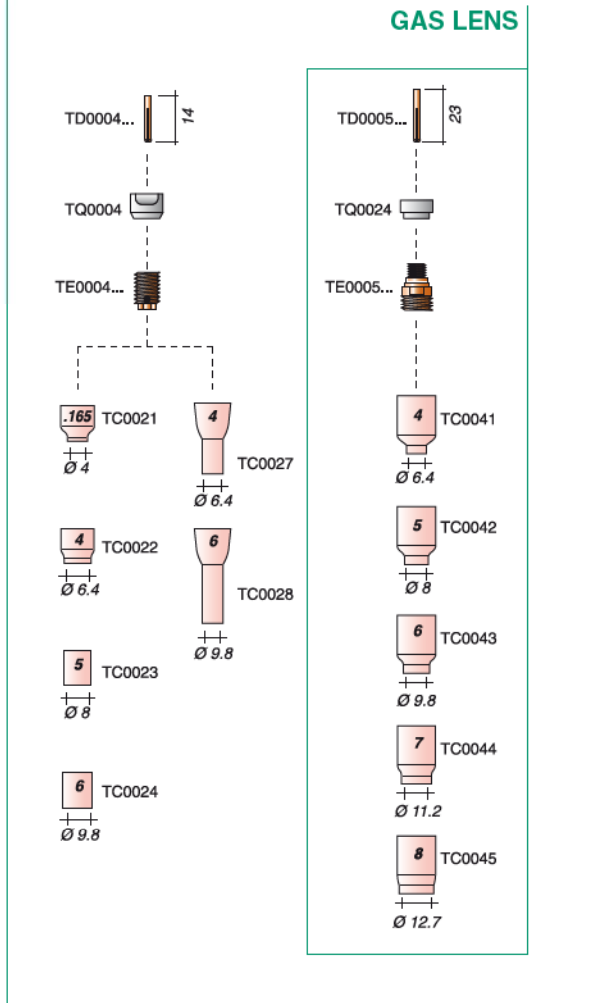

JUMBO

STUBBY

The Stubby Collet allow the use of the Nozzle - taking up little room - of the 9/20 series on the 17/18/26 torch bodies.

Part No.	Description	Quantity
TD0002-10	Ø 1.0 collet stubby	3
TD0002-16	Ø 1.6 collet stubby	3
TD0002-24	Ø 2.4 collet stubby	3
TD0002-32	Ø 3.2 collet stubby	3
TE0002-00	stubby collet body	3