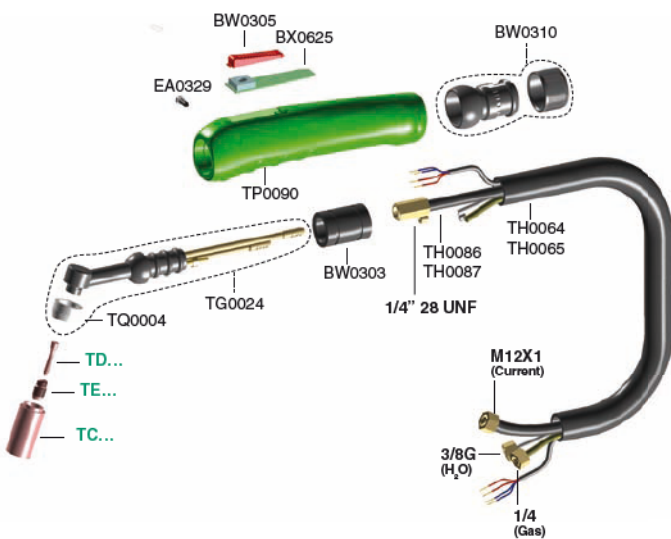

Icon	Icon	Icon
BW0303	reduction	1
BW0305	trigger	5
BW0310	cable support	1
BW0311	cable support	1
BX0625	board	1
EA0329	screw Ø3x10	50
FA5130	female red. 3/8G 24UNF - 3/8G 24UNF	5
TC0021	Ø 4.0 ceram. Gr 0.165	10
TC0022	Ø 6.4 ceram. Gr 4	10
TC0023	Ø 8.0 ceram. Gr 5	10
TC0024	Ø 9.8 ceram. Gr 6	10
TC0027	Ø 6.4 long ceram. Gr 4	10
TC0028	Ø 9.8 long ceram. Gr 6	10
TC0041	Ø 6.4 ceram. Gr 4 - gaslens	10
TC0042	Ø 8.0 ceram. Gr 5 - gaslens	10
TC0043	Ø 9.8 ceram. Gr 6 - gaslens	10
TC0044	Ø 11.2 ceram. Gr 7 - gaslens	10
TC0045	Ø 12.7 ceram. Gr 8 - gaslens	10
TD0004-05	Ø 0.5 collet	3
TD0004-10	Ø 1.0 collet	3
TD0004-16	Ø 1.6 collet	3
TD0004-24	Ø 2.4 collet	3
TD0005-10	Ø 1.0 collet - gaslens	3
TD0005-16	Ø 1.6 collet - gaslens	3

Icon	Icon	Icon
TD0005-24	Ø 2.4 collet - gaslens	3
TE0004-10	Ø 1.0 collet body	3
TE0004-16	Ø 1.6 collet body	3
TE0004-24	Ø 2.4 collet body	3
TE0005-05	Ø 0.5 collet body gaslens	3
TE0005-10	Ø 1.0 collet body gaslens	3
TE0005-16	Ø 1.6 collet body gaslens	3
TE0005-24	Ø 2.4 collet body gaslens	3
TF0024	torch head	1
TF0224	torch head	1
TG0024	torch head	1
TH0005	power cable 4 m	1
TH0006	power cable 8 m	1
TH0046	4m - M12x1	1
TH0047	8m - M12x1	1
TH0064	4m - M12x1	1
TH0065	8m - M12x1	1
TH0086	power cable 4m - M12x1	1
TH0087	power cable 8m - M12x1	1
TP0090	green handle	1
TQ0004	insulator	10
TQ0014	insulator	10
TQ0024	gaslens insulator	10

COMPLETE TORCHES
 CONSUMABLES
 CONNECTORS
 SPARE PARTS

CONSUMABLES

CONSUMABLES KIT
NOT INCLUDED

ERGOTIG 24 Sintig / 24 Flex

V peak	113	Argon	Ø mm	0.5 ÷ 2.4
X 35%	110A DC 95A AC			

CONSUMABLES

CONSUMABLES KIT
NOT INCLUDED

Part No.	Description	Quantity
TD0002-10	Ø 1.0 collet stubby	3
TD0002-16	Ø 1.6 collet stubby	3
TD0002-24	Ø 2.4 collet stubby	3
TD0002-32	Ø 3.2 collet stubby	3
TE0002-00	stubby collet body	3