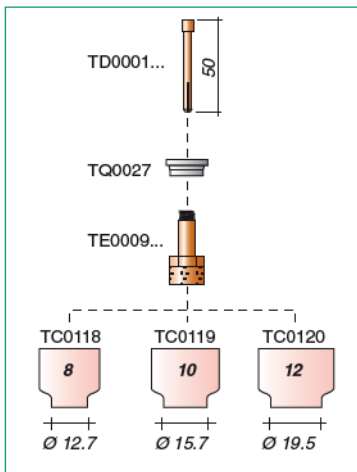

Icon	Icon	Icon
TD0005-24	Ø 2.4 collet - gaslens	3
TE0004-10	Ø 1.0 collet body	3
TE0004-16	Ø 1.6 collet body	3
TE0004-24	Ø 2.4 collet body	3
TE0005-05	Ø 0.5 collet body gaslens	3
TE0005-10	Ø 1.0 collet body gaslens	3
TE0005-16	Ø 1.6 collet body gaslens	3
TE0005-24	Ø 2.4 collet body gaslens	3
TF0024	torch head	1
TF0224	torch head	1
TG0024	torch head	1
TH0005	power cable 4 m	1
TH0006	power cable 8 m	1
TH0046	4m - M12x1	1
TH0047	8m - M12x1	1
TH0064	4m - M12x1	1
TH0065	8m - M12x1	1
TH0086	power cable 4m - M12x1	1
TH0087	power cable 8m - M12x1	1
TP0090	green handle	1
TQ0004	insulator	10
TQ0014	insulator	10
TQ0024	gaslens insulator	10

COMPLETE TORCHES
 CONSUMABLES
 CONNECTORS
 SPARE PARTS

CONSUMABLES

CONSUMABLES KIT
NOT INCLUDED

ERGOTIG 24 Sintig / 24 Flex

V peak	113	Argon	Ø mm	0.5 ÷ 2.4
X 35%	110A DC 95A AC			

CONSUMABLES

CONSUMABLES KIT
NOT INCLUDED

ERGOTIG 24 W Sintig

V peak	113	Argon	Ø mm	0.5 ÷ 2.4
X 100%	180A DC 120A AC	4 bar	1,5 l/min	

JUMBO

STUBBY

The Stubby Collet allow the use of the Nozzle - taking up little room - of the 9/20 series on the 17/18/26 torch bodies.

Part No.	Description	Quantity
TD0002-10	Ø 1.0 collet stubby	3
TD0002-16	Ø 1.6 collet stubby	3
TD0002-24	Ø 2.4 collet stubby	3
TD0002-32	Ø 3.2 collet stubby	3
TE0002-00	stubby collet body	3