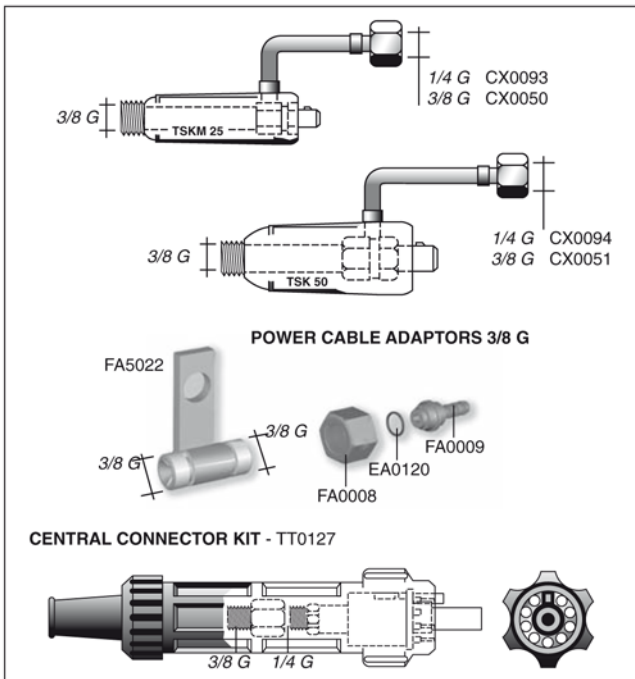

ERGOTIG Connectors M12x1

Part Number	Description	Quantity
CX0077	Tig plug 50 gas 1/4G	1
CX0078	Tig plug 50 gas 3/8G	1
CX0079	Tig plug 50 gas M12x1	1
CX0080	Tig plug 50 gas quick	1
CX0081	Tig plug 50 gas tube 2m	1
CX0087	Tig plug 25 gas 1/4G	1
CX0088	Tig plug 25 gas 3/8G	1
CX0089	Tig plug 25 gas M12x1	1
CX0090	Tig plug 25 gas quick	1
CX1125	Tig plug 25 gas tube 2m	1
TT0106	kit L-TEC	1
TT0107	kit Eurotig M12x1	1
TT0113	water kit L-TEC	1
TT0114	water kit Eurotig	1

ERGOTIG Connectors 3/8 G

Part Number	Description	Quantity
CX0050	Tig plug 25 gas 3/8G	1
CX0051	Tig plug 50 gas 3/8G	1
CX0093	Tig plug 25 3/8G gas 1/4G	1
CX0094	Tig plug 25 3/8G gas 1/4G	1
EA0120	o ring	10
FA0008	lock nut 3/8G	10
FA0009	hose fitting	10
FA5022	reduction 3/8G - 3/8G	1
TT0127	kit Eurotig 3/8G	1