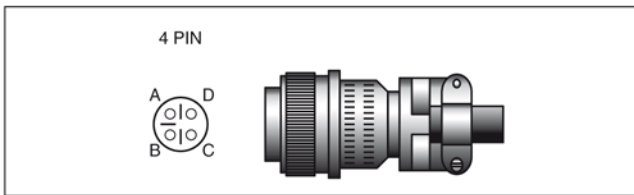

FOR WELDING MACHINES: Kemppi, UTP