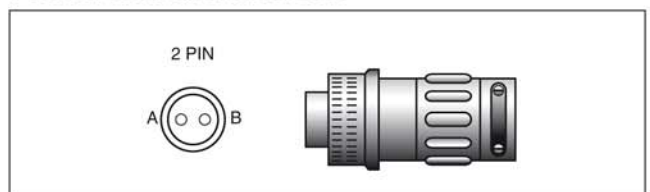

BX0481	2 pins Amp-Stecker	1

All the above names and trademarks are of exclusive property of the respective companies.