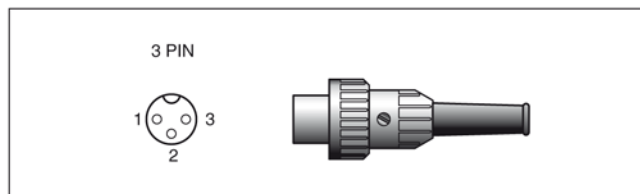

FOR WELDING MACHINES: ESS, Deca