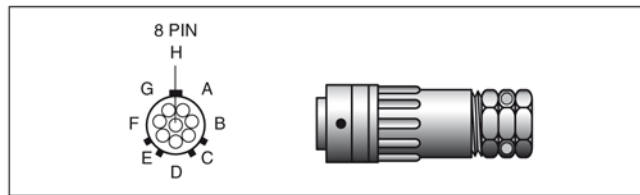

FOR WELDING MACHINES: EWM