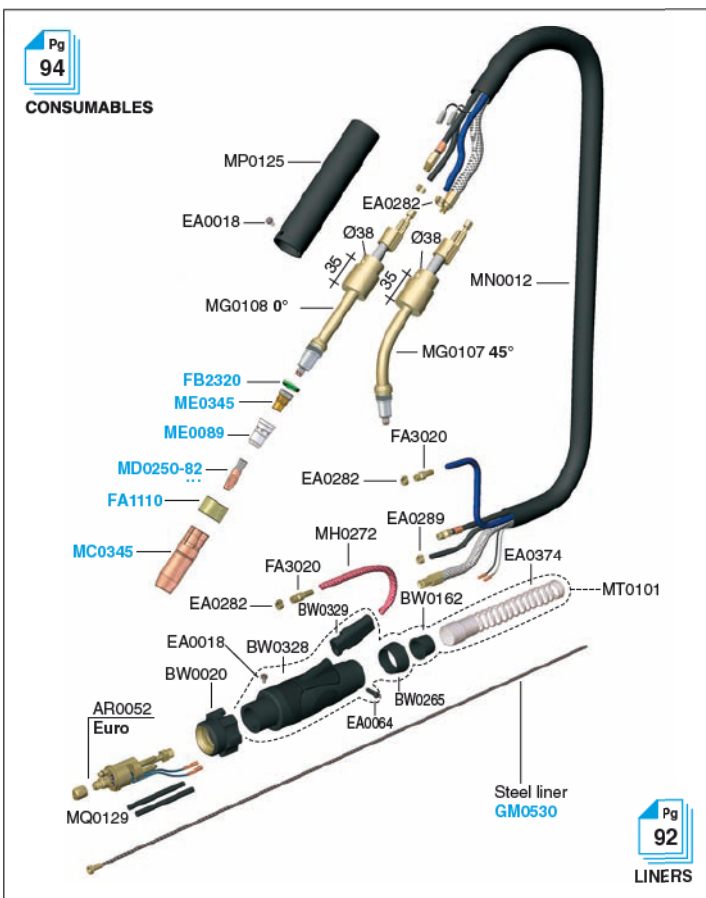

MD0250-80	Ø 1.0 M9x1 Cu-Cr-Zr tip	20
MD0250-82	Ø 1.2 M9x1 Cu-Cr-Zr tip	20
MD0250-84	Ø 1.4 M9x1 Cu-Cr-Zr tip	20
MD0250-86	Ø 1.6 M9x1 Cu-Cr-Zr tip	20
ME0089	plastic diffuser	10
ME0345	copper tip holder	10
ME0589	ceramic diffuser	10
MG0105	torch head	1
MG0107	torch head - 45°	1
MG0108	torch head - 0°	1
MH0272	water outlet hose 0.5m	1
MN0012	3m	1
MN0013	4m	1
MN0014	5m	1
MP0133	black handle	1
MP0134	red handle	1
MP0135	blu handle	1
MQ0129	insulator L=90	10
MQ0205	cover 3m	1
MQ0206	cover 4m	1
MQ0207	cover 5m	1
MS0003	Ø 4.0 Teflon	10
MS0004	Ø 4.5 Teflon	10
MT0101	back box kit	1
QA0019	3m - water (out)	1
QA0020	4m - water (out)	1
QA0021	5m - water (out)	1
QB0072	3m - wire	1
QB0073	4m - wire	1
QB0074	5m - wire	1
QB0076	3m - water (in)	1
QB0077	4m - water (in)	1
QB0078	5m - water (in)	1
QB0080	3m - gas	1
QB0081	4m - gas	1
QB0082	5m - gas	1

XXXX-XX STANDARD CONSUMABLES IN BLUE

COMPLETE TORCHES CONSUMABLES CONNECTORS SPARE PARTS

MAXI 5000

	3-4-5 m		1 m
V peak	113	Ø mm	1.0 - 1.2 - 1.6
X 100%	550A CO ₂	X 100%	500A Mix
	2+4 bar		1.6 l/min

1.5 Kg

AUTOMAXI 5000

	3 m		1 m
V peak	113	Ø mm	1.0 - 1.2 - 1.6
X 100%	550A CO ₂	X 100%	500A Mix
	2+4 bar		1.6 l/min

1.5 Kg