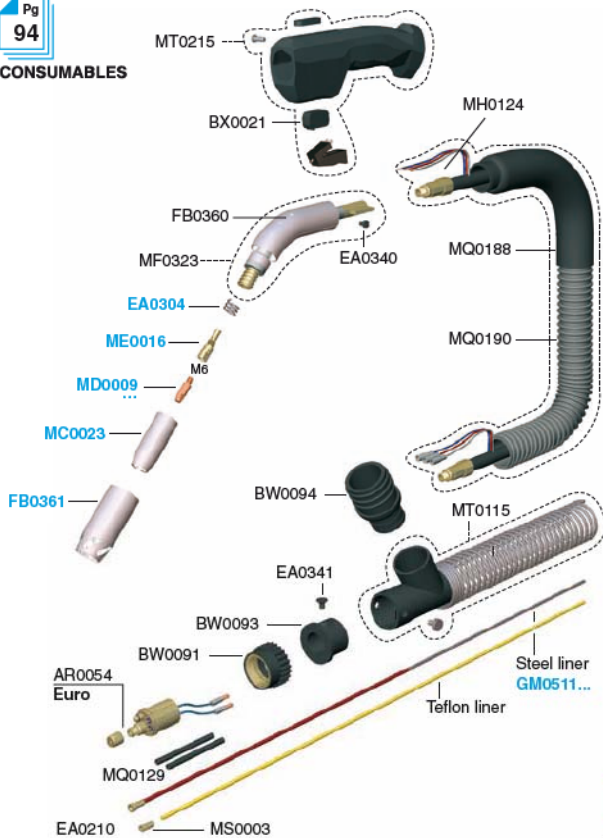

EXTRAPLUS 15

EXTRAPLUS 25

MA1511	4m	Euro	1

MA1516	4m	Euro	1

AR0054	Euro body (m)	1
BW0091	nut	1
BW0093	reduction	1
BW0094	reduction	1
BX0021	trigger - micro	1
EA0087	nut M10x1	50
EA0128	o ring Ø 4x1 NBR	10
EA0210	o ring Ø 3x1.5	10
EA0303	spring 15	10
EA0304	spring 25	10
EA0340	screw M10x12.5	10
EA0341	screw M10x12.5	10
FA0026	liner nut	10
FB0360	torch head Extraplus	1
FB0361	suction fitting	1
FB0600	suction fitting	1
FB0602	suction fitting	1
MC0017	Ø 9.5 nozzle	10
MC0018	Ø 12 nozzle	10
MC0019	Ø 16 nozzle	10
MC0020	Ø 16 spot weld. nozzle	10
MC0021	Ø 16 stud weld. nozzle	10
MC0022	Ø 11.5 nozzle	10
MC0023	Ø 15 nozzle	10
MC0024	Ø 18 nozzle	10
MC0025	Ø 20 spot weld. nozzle	10
MC0265	Ø 11 tapered nozzle	10

MC0266	Ø 13 tapered nozzle	10
MC0267	Ø 14 tapered nozzle	10
MD0008-06	Ø 0.6m6 tip	20
MD0008-08	Ø 0.8 M6 tip	20
MD0008-09	Ø 0.9 M6 tip	20
MD0008-10	Ø 1.0 M6 tip	20
MD0009-06	Ø 0.6m6 tip	20
MD0009-08	Ø 0.8 M6 tip	20
MD0009-09	Ø 0.9 M6 tip	20
MD0009-10	Ø 1.0 M6 tip	20
MD0009-12	Ø 1.2 M6 tip	20
ME0016	diffuser	10
MF0036	torch head	1
MH0052	25 mm2 Ø 6.3 mm	(m)
MH0124	25 mm2 4m M10x1	1
MH0255	4m	1
MQ0129	insulator L=90	10
MQ0188	protection cable	1
MQ0190	fumes aspiration cable	1
MQ0287	protection cable	1
MQ0288	fumes aspiration cable	1
MS0003	Ø 4.0 Teflon	10
MT0115	back box kit	1
MT0120	complete handle	1
MT0215	complete handle	1
MT0217	aspiration kit	1

XXXX-XX STANDARD CONSUMABLES IN BLUE

COMPLETE TORCHES CONSUMABLES CONNECTORS SPARE PARTS

CONSUMABLES

EXTRAPLUS 15

				1.24 Kg
			4 m	
				1 m
V peak	113	Ø mm	0.6 - 0.8 0.9 - 1.0	X
				180A CO ₂ 150A Mix
IN		OUT		IN
	70 m ³ /h		50m/sec	OUT
				1700 mm/H ₂ O

CONSUMABLES

EXTRAPLUS 25

				1.32 Kg
			4 m	
				1 m
V peak	113	Ø mm	0.8 - 0.9 1.0 - 1.2	X
				230A CO ₂ 200A Mix
IN		OUT		IN
	70 m ³ /h		50m/sec	OUT
				1700 mm/H ₂ O