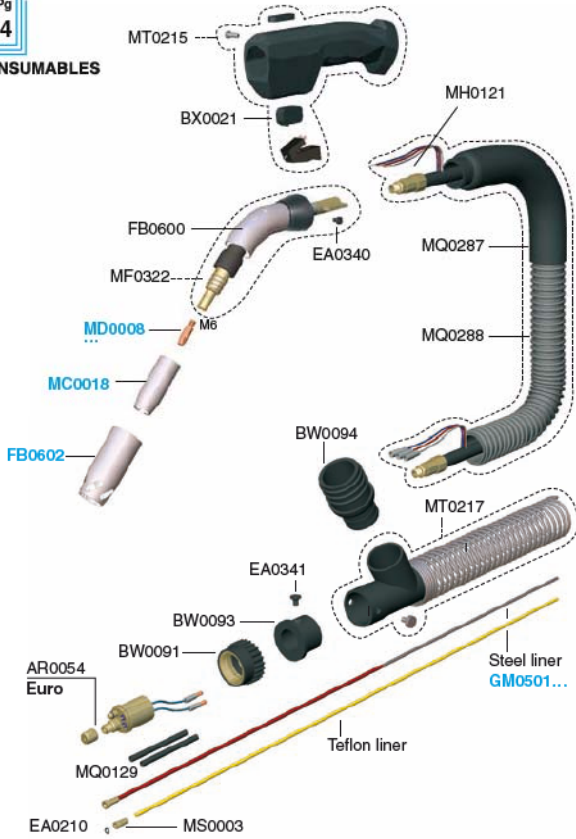

EXTRAPLUS 15

EXTRAPLUS 25

MA1511	4m	Euro	1

MA1516	4m	Euro	1

AR0054	Euro body (m)	1
BW0091	nut	1
BW0093	reduction	1
BW0094	reduction	1
BX0021	trigger - micro	1
EA0087	nut M10x1	50
EA0128	o ring Ø 4x1 NBR	10
EA0210	o ring Ø 3x1.5	10
EA0303	spring 15	10
EA0304	spring 25	10
EA0340	screw M10x12.5	10
EA0341	screw M10x12.5	10
FA0026	liner nut	10
FB0360	torch head Extraplus	1
FB0361	suction fitting	1
FB0600	suction fitting	1
FB0602	suction fitting	1
MC0017	Ø 9.5 nozzle	10
MC0018	Ø 12 nozzle	10
MC0019	Ø 16 nozzle	10
MC0020	Ø 16 spot weld. nozzle	10
MC0021	Ø 16 stud weld. nozzle	10
MC0022	Ø 11.5 nozzle	10
MC0023	Ø 15 nozzle	10
MC0024	Ø 18 nozzle	10
MC0025	Ø 20 spot weld. nozzle	10
MC0265	Ø 11 tapered nozzle	10

MC0266	Ø 13 tapered nozzle	10
MC0267	Ø 14 tapered nozzle	10
MD0008-06	Ø 0.6m6 tip	20
MD0008-08	Ø 0.8 M6 tip	20
MD0008-09	Ø 0.9 M6 tip	20
MD0008-10	Ø 1.0 M6 tip	20
MD0009-06	Ø 0.6m6 tip	20
MD0009-08	Ø 0.8 M6 tip	20
MD0009-09	Ø 0.9 M6 tip	20
MD0009-10	Ø 1.0 M6 tip	20
MD0009-12	Ø 1.2 M6 tip	20
ME0016	diffuser	10
MF0036	torch head	1
MH0052	25 mm2 Ø 6.3 mm	(m)
MH0124	25 mm2 4m M10x1	1
MH0255	4m	1
MQ0129	insulator L=90	10
MQ0188	protection cable	1
MQ0190	fumes aspiration cable	1
MQ0287	protection cable	1
MQ0288	fumes aspiration cable	1
MS0003	Ø 4.0 Teflon	10
MT0115	back box kit	1
MT0120	complete handle	1
MT0215	complete handle	1
MT0217	aspiration kit	1

XXXX-XX STANDARD CONSUMABLES IN BLUE

COMPLETE TORCHES CONSUMABLES CONNECTORS SPARE PARTS

CONSUMABLES

EXTRAPLUS 15

				1.24 Kg
			4 m	
				1 m
V peak	113	Ø mm	0.6 - 0.8 0.9 - 1.0	X
				180A CO ₂ 150A Mix
IN		OUT		IN
	70 m ³ /h		50m/sec	OUT
				1700 mm/H ₂ O

CONSUMABLES

EXTRAPLUS 25

				1.32 Kg
			4 m	
				1 m
V peak	113	Ø mm	0.8 - 0.9 1.0 - 1.2	X
				230A CO ₂ 200A Mix
IN		OUT		IN
	70 m ³ /h		50m/sec	OUT
				1700 mm/H ₂ O