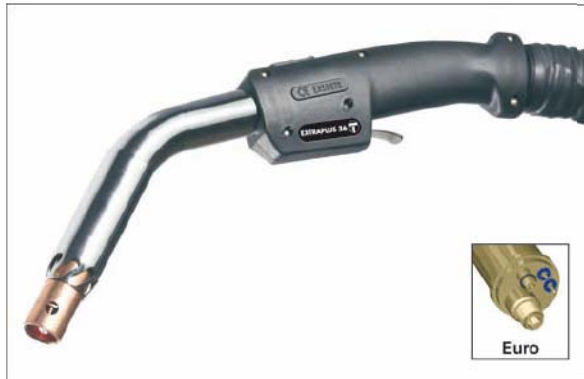

EXTRAPLUS 36

EXTRAPLUS 500

MA1531	4m	Euro	1

MB0906	4m	Euro	1

AR0052	water Euro body (m)	1
AR0054	Euro body (m)	1
BW0091	nut	1
BW0092	reduction	1
BW0094	reduction	1
BX0021	trigger - micro	1
BX0157	cable 4 m	1
EA0128	o ring Ø 4x1 NBR	10
EA0210	o ring Ø 3x1.5	10
EA0282	d.h. clamp Ø 9.5	10
EA0340	screw M10x12.5	10
EA0341	screw M10x12.5	10
FA0026	liner nut	10
FA3020	quick connector	10
FB0360	torch head Extraplus	1
FB0362	suction fitting	1
FB0363	suction fitting	1
FB1278	insulator	10
MC0026	Ø 12 conical nozzle	10
MC0027	Ø 12 conical nozzle	10
MC0028	Ø 19 nozzle	10
MC0109	Ø 17 tapered nozzle	10
MC0110	Ø 20 spot weld. nozzle	10
MC0268	Ø 16 conical nozzle	10
MC0290	Ø 14 conical nozzle	10
MC0291	Ø 20 cylindrical nozzle	10
MC0292	Ø 15 tapered nozzle	10
MC0293	Ø 20 spot weld. nozzle	10
MD0005-08	Ø 0.8 M8 tip	20
MD0005-10	Ø 1.0 M8 tip	20
MD0005-12	Ø 1.2 M8 tip	20
MD0005-14	Ø 1.4 M8 tip	20
MD0005-16	Ø 1.6m8 tip	20
MD0005-20	Ø 2.0 M8 tip	20
MD0009-08	Ø 0.8 M6 tip	20

MD0009-10	Ø 1.0 M6 tip	20
MD0009-12	Ø 1.2 M6 tip	20
MD0063-00	M6 short tip holder	10
MD0064-00	M8 short tip holder	10
MD0131-00	M6 long	10
MD0132-00	M8 long	10
ME0017	plastic diffuser	10
ME0041	plastic diffuser	10
ME0074	plastic diffuser	10
ME0076	M8 short tip holder	10
ME0079	plastic diffuser	10
ME0081	M6 short tip holder	10
ME0082	M6 long tip holder	10
ME0083	M8 long tip holder	10
ME0417	plastic diffuser	10
ME0517	ceramic diffuser	10
ME0579	ceramic diffuser	10
MF0325	torch head	1
MG0070	torch head	1
MH0127	50 mm ² 4m M10x1	1
MH0255	4m	1
MQ0004	Ø 10.5x14 L=112	10
MQ0129	insulator L=90	10
MQ0188	protection cable	1
MQ0190	fumes aspiration cable	1
MS0003	Ø 4.0 Teflon	10
MS0004	Ø 4.5 Teflon	10
MT0115	back box kit	1
MT0121	complete handle	1
MT0216	complete handle	1
QA0020	4m - water (out)	1
QB0073	4m - wire	1
QB0077	4m - water (in)	1
QB0081	4m - gas	1
QB0084	0.6m - water (out)	1