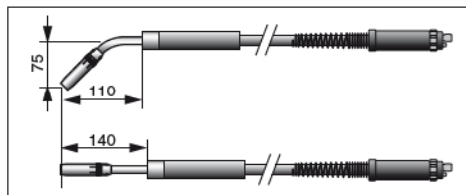

AUTOPLUS 25

0.6 Kg

V peak	113	Ø mm	0.8 - 0.9 1.0 - 1.2	X 60%	230A CO₂ 200A Mix