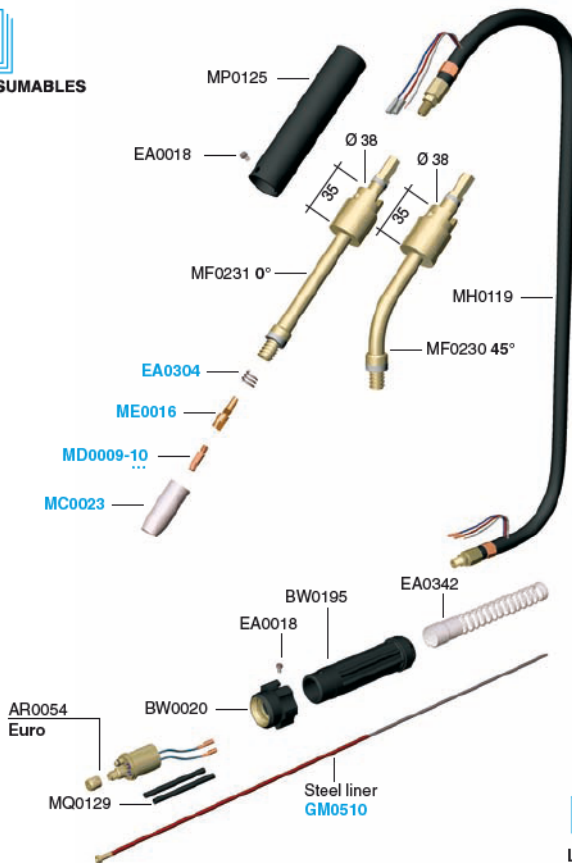

ERGOPLUS 25

AUTOPLUS 25

MA7243	3m	Euro	1
MA7244	4m	Euro	1
MA7245	5m	Euro	1

MA0562	3m - 45°	Euro	1
MA0565	3m - 0°	Euro	1

AR0054	Euro body (m)	1
BW0020	Euro nut metal	10
BW0080	plastic body	10
BW0195	back box Ø 14	1
BW0265	ring	10
BX0020	trigger	10
BX0024	long trigger	5
BX0067	trigger-micro	5
BX0068	long trigger-micro	5
EA0018	screw M4x6	50
EA0064	screw 3.9x16	50
EA0210	o ring Ø 3x1.5	10
EA0304	spring 25	10
EA0342	spring	1
FA0026	liner nut	10
FB0319	joint	10
GM0500	Ø 0.6-0.9 3.4m	1
GM0501	Ø 0.6-0.8 4.4m	1
GM0502	Ø 0.6-0.8 5.4m	1
GM0510	Ø 1.0-1.2 3.4m	1
GM0511	Ø 1.0-1.2 4.4m	1
GM0512	Ø 1.0-1.2 5.4m	1
GM0600	Ø 0.6-0.9 3.5m Teflon	1
GM0601	Ø 0.6-0.9 4.5m Teflon	1
GM0602	Ø 0.6-0.9 5.5m Teflon	1
GM0610	Ø 1.0-1.2 3.5m Teflon	1
GM0611	Ø 1.0-1.2 4.5m Teflon	1
GM0612	Ø 1.0-1.2 5.5m Teflon	1
MC0022	Ø 11.5 nozzle	10

MC0023	Ø 15 nozzle	10
MC0024	Ø 18 nozzle	10
MC0025	Ø 20 spot weld. nozzle	10
MC0265	Ø 11 tapered nozzle	10
MC0267	Ø 14 tapered nozzle	10
MD0009-06	Ø 0.6m6 tip	20
MD0009-08	Ø 0.8 M6 tip	20
MD0009-09	Ø 0.9 M6 tip	20
MD0009-10	Ø 1.0 M6 tip	20
MD0009-12	Ø 1.2 M6 tip	20
MD0009-14	Ø 1.4 M6 tip	20
MD0009-16	Ø 1.6m6 tip	20
ME0016	diffuser	10
ME0040	diffuser	10
ME0060	long diffuser	10
MF0033	torch head - 45°	10
MF0230	torch head - 45°	1
MF0231	torch head	1
MH0119	25 mm2 3m M10x1	1
MH0124	25 mm2 4m M10x1	1
MH0125	25 mm2 5m M10x1	1
MP0125	handle	1
MP0133	black handle	1
MP0134	red handle	1
MP0135	blu handle	1
MP0200	black handle	1
MQ0129	insulator L=90	10
MS0003	Ø 4.0 Teflon	10
MT0240	complete handle	1

XXXX-XX STANDARD CONSUMABLES IN BLUE

COMPLETE TORCHES CONSUMABLES CONNECTORS SPARE PARTS

CONSUMABLES

ERGOPLUS 25

GUN PLUS KIT

1.25 Kg

V peak	113	Ø mm	0.8 - 0.9 1.0 - 1.2	X 60%	230A CO ₂ 200A Mix
--------	-----	------	------------------------	-------	----------------------------------

CONSUMABLES

AUTOPLUS 25

0.6 Kg

V peak	113	Ø mm	0.8 - 0.9 1.0 - 1.2	X 60%	230A CO ₂ 200A Mix
--------	-----	------	------------------------	-------	----------------------------------