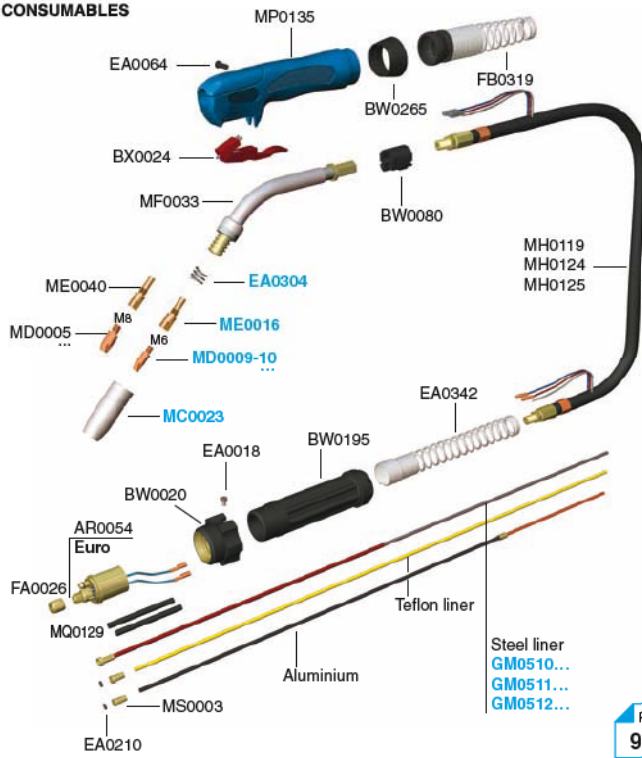

ERGOPLUS 25

AUTOPLUS 25

MA7243	3m	Euro	1
MA7244	4m	Euro	1
MA7245	5m	Euro	1

MA0562	3m - 45°	Euro	1
MA0565	3m - 0°	Euro	1

AR0054	Euro body (m)	1
BW0020	Euro nut metal	10
BW0080	plastic body	10
BW0195	back box Ø 14	1
BW0265	ring	10
BX0020	trigger	10
BX0024	long trigger	5
BX0067	trigger-micro	5
BX0068	long trigger-micro	5
EA0018	screw M4x6	50
EA0064	screw 3.9x16	50
EA0210	o ring Ø 3x1.5	10
EA0304	spring 25	10
EA0342	spring	1
FA0026	liner nut	10
FB0319	joint	10
GM0500	Ø 0.6-0.9 3.4m	1
GM0501	Ø 0.6-0.8 4.4m	1
GM0502	Ø 0.6-0.8 5.4m	1
GM0510	Ø 1.0-1.2 3.4m	1
GM0511	Ø 1.0-1.2 4.4m	1
GM0512	Ø 1.0-1.2 5.4m	1
GM0600	Ø 0.6-0.9 3.5m Teflon	1
GM0601	Ø 0.6-0.9 4.5m Teflon	1
GM0602	Ø 0.6-0.9 5.5m Teflon	1
GM0610	Ø 1.0-1.2 3.5m Teflon	1
GM0611	Ø 1.0-1.2 4.5m Teflon	1
GM0612	Ø 1.0-1.2 5.5m Teflon	1
MC0022	Ø 11.5 nozzle	10

MC0023	Ø 15 nozzle	10
MC0024	Ø 18 nozzle	10
MC0025	Ø 20 spot weld. nozzle	10
MC0265	Ø 11 tapered nozzle	10
MC0267	Ø 14 tapered nozzle	10
MD0009-06	Ø 0.6m6 tip	20
MD0009-08	Ø 0.8 M6 tip	20
MD0009-09	Ø 0.9 M6 tip	20
MD0009-10	Ø 1.0 M6 tip	20
MD0009-12	Ø 1.2 M6 tip	20
MD0009-14	Ø 1.4 M6 tip	20
MD0009-16	Ø 1.6m6 tip	20
ME0016	diffuser	10
ME0040	diffuser	10
ME0060	long diffuser	10
MF0033	torch head - 45°	10
MF0230	torch head - 45°	1
MF0231	torch head	1
MH0119	25 mm2 3m M10x1	1
MH0124	25 mm2 4m M10x1	1
MH0125	25 mm2 5m M10x1	1
MP0125	handle	1
MP0133	black handle	1
MP0134	red handle	1
MP0135	blu handle	1
MP0200	black handle	1
MQ0129	insulator L=90	10
MS0003	Ø 4.0 Teflon	10
MT0240	complete handle	1

XXXX-XX STANDARD CONSUMABLES IN BLUE

COMPLETE TORCHES CONSUMABLES CONNECTORS SPARE PARTS

CONSUMABLES

ERGOPLUS 25

GUN PLUS KIT

1.25 Kg

V peak	113	Ø mm	0.8 - 0.9 1.0 - 1.2	X 60%	230A CO ₂ 200A Mix
--------	-----	------	------------------------	-------	----------------------------------

CONSUMABLES

AUTOPLUS 25

0.6 Kg

V peak	113	Ø mm	0.8 - 0.9 1.0 - 1.2	X 60%	230A CO ₂ 200A Mix
--------	-----	------	------------------------	-------	----------------------------------