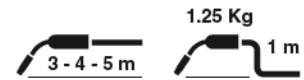

XXXX-XX STANDARD CONSUMABLES IN BLUE

COMPLETE TORCHES CONSUMABLES CONNECTORS SPARE PARTS

CONSUMABLES

ERGOPLUS 25

GUN PLUS KIT

1.25 Kg

V peak	113	Ø mm	0.8 - 0.9 1.0 - 1.2	X 60%	230A CO ₂ 200A Mix
--------	-----	------	------------------------	-------	----------------------------------